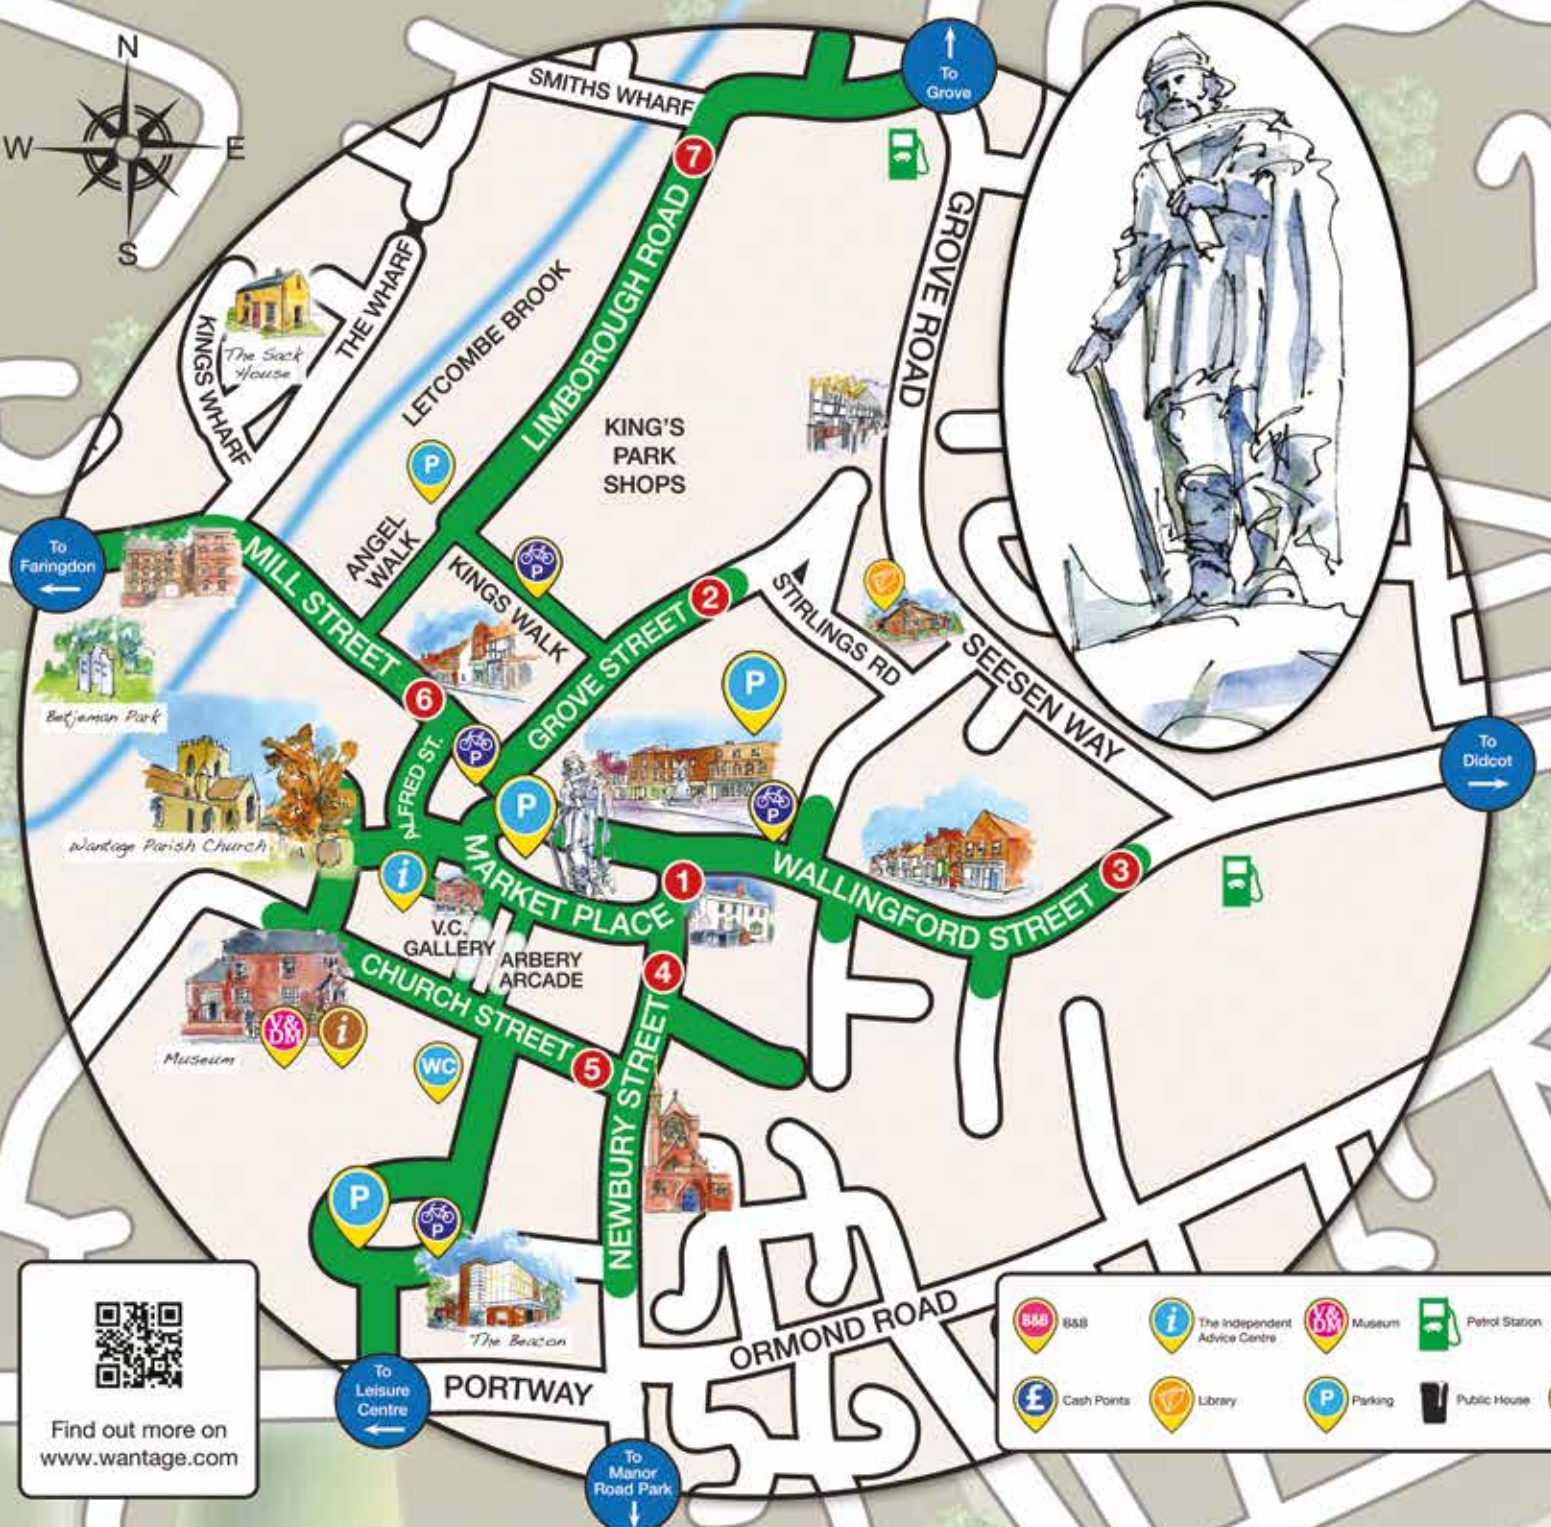

### In Newbury Street & Church Street

**Caroline's Angels** - Cleaning/clothes  
**Changing Lives** - Charity/goods (Church St)  
**Heart to Heart** - Cards/chocolates/gifts  
**Regent Furniture & Books**  
**Ridgeway Cycles** - Bike sales/repair  
**Save The Children** - Charity/cards  
**Scrivens** - Opticians  
**Taylors** - Dry cleaning/repairs/laundry  
**Umami** - Delicatessen  
**V & D Museum** - Gifts/Books (Church St)  
**Valentina** - Ladies fashion

### In Wallingford Street

**Blanshards** - Fabric/wool/hobby supplies  
**Cancer Research** - Charity/gifts  
**Mobi** - Phone/laptop/repairs  
**Montgomery's** - Butcher & delicatessen  
**MotorLux** - New & used car sales  
**Peter Casey Jewellery Boutique**  
**Red Cross Shop** - Charity/cards  
**Rowes** - Newsagent/off licence  
**Thames Valet** - Dry cleaning/repairs  
**Waitrose** - Supermarket

## 1 Market Square

## 2 Grove Street & King's Walk